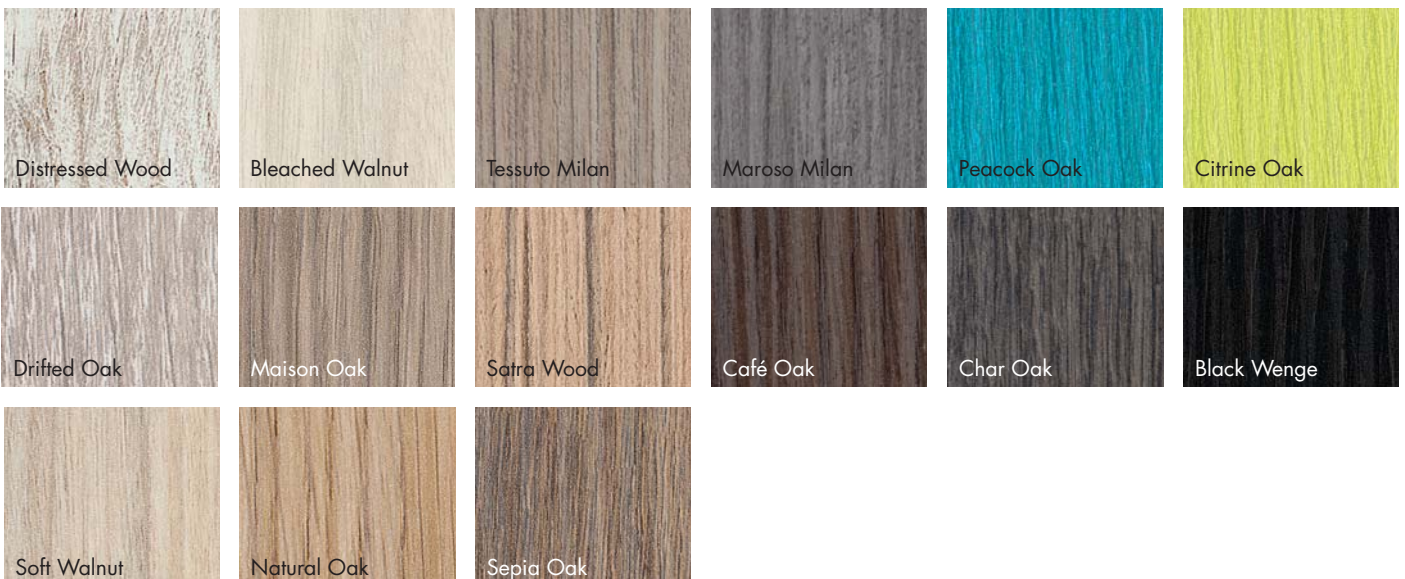

MELAMINE range

polytec swatches and samples represent a small area of the overall colour structure.
To view the large colour sample, visit www.polytec.com.au.

Available finishes **M** = Matt **S** = Sheen

LEGATO super matt range

Darker colours will show superficial wear and tear more readily than lighter coloured surfaces and require more care and maintenance.

ULTRAGLAZE gloss range

polytec swatches and samples represent a small area of the overall colour structure.
To view the large colour sample, visit www.polytec.com.au.

CREATEC ultra high gloss range

RAVINE embossed wood grain range

Darker colours will show superficial wear and tear more readily than lighter coloured surfaces and require more care and maintenance.

NEW MELAMINE woodmatt range

Angora Oak

Coastal Oak

Tasmanian Oak

Florentine Walnut

Antico Oak

Empire Oak

Nordic Oak

Casentino Beech